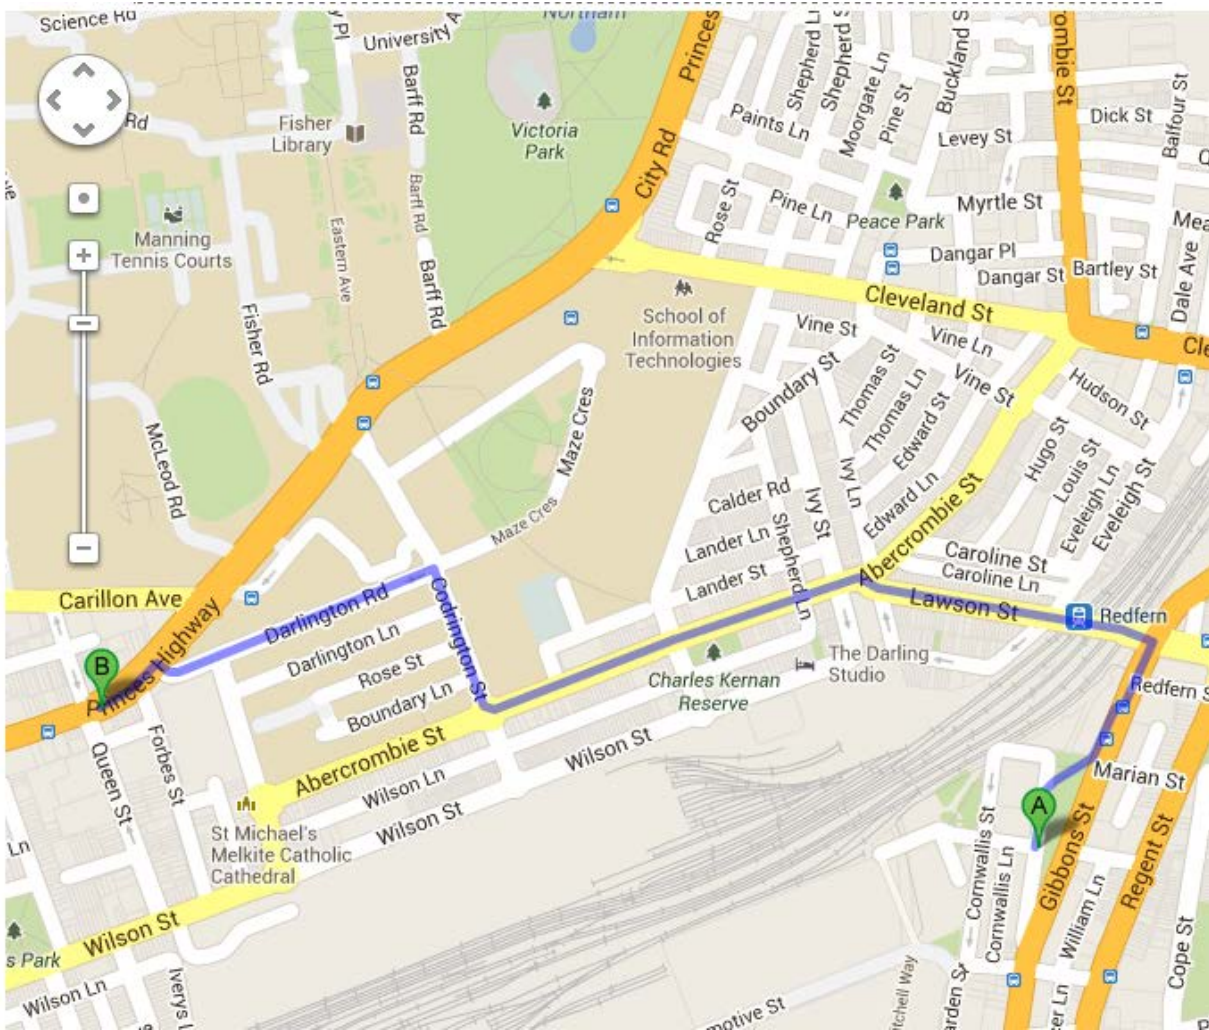

## Walking directions to Rubyos Restaurant

### Walking directions to Rubyos Restaurant

*Rosehill St, Redfern NSW 2016*

1. Head **north** on **Rosehill St** 58 m
2. Slight right towards **Gibbons St** 140 m
3. Slight left onto **Gibbons St** 76 m
4. Turn left onto **Lawson Square** 38 m
5. Continue onto **Lawson St** 300 m
6. Turn left onto **Abercrombie St** 450 m
7. At the roundabout, take the **1st** exit onto **Codrington St** 170 m
8. Turn left onto **Darlington Rd** 350 m
9. Turn left onto **King Street** 81 m

Destination will be on the left

*Rubyos Restaurant, 18-20 King St' Newtown NSW 2042*