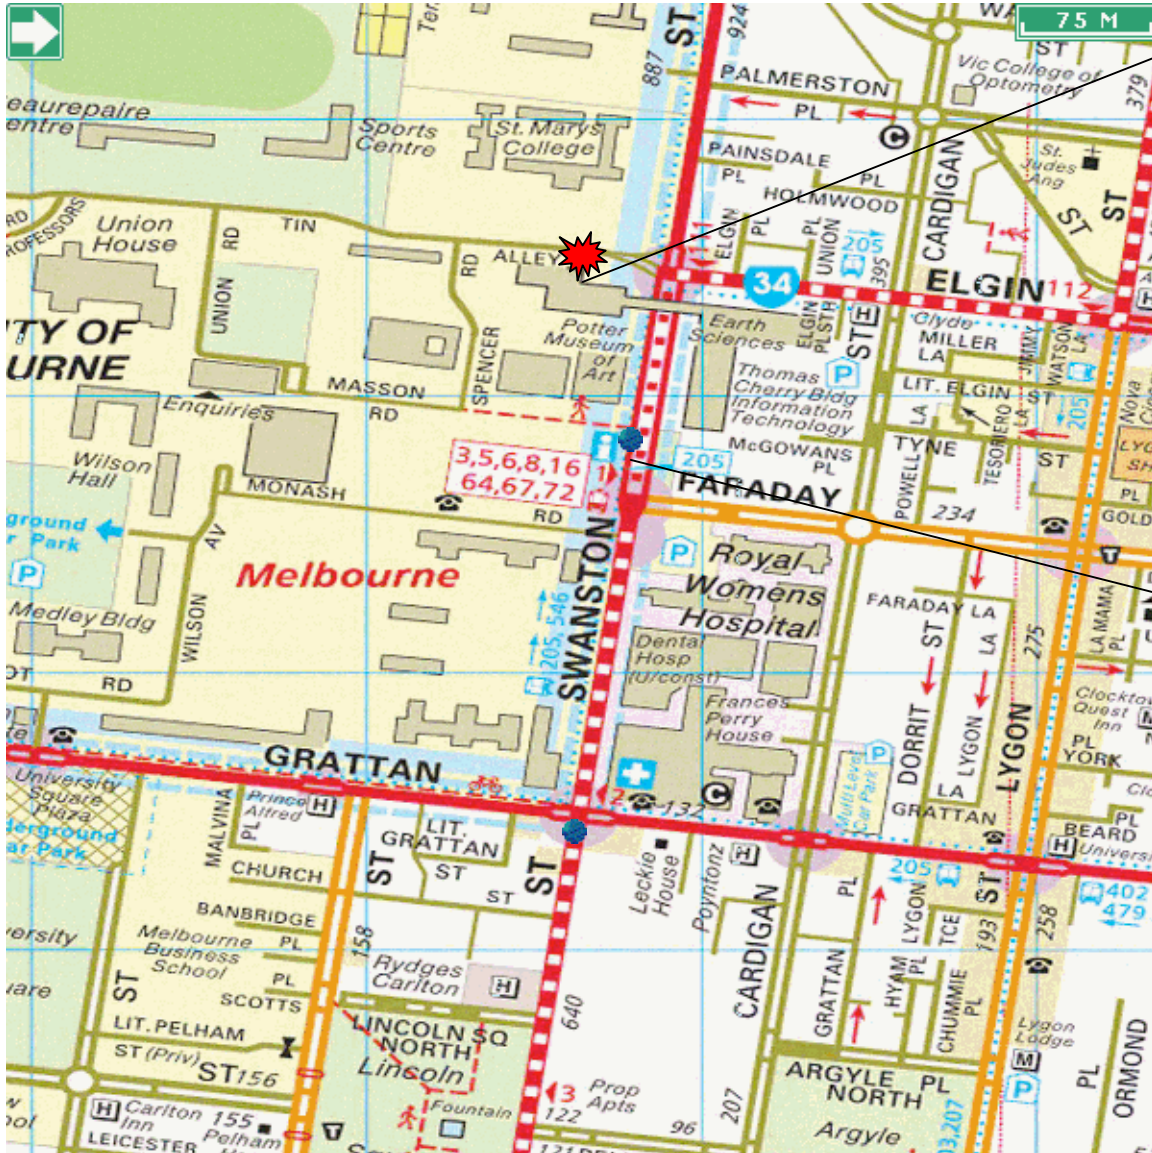

WHERE IS THE SCHOOL OF PHYSICS

Cnr Tin Alley and Swanston Street

School of Physics

Melb Uni tram stop

<http://maps.unimelb.edu.au/parkville/building/192>

● Shows tram stop